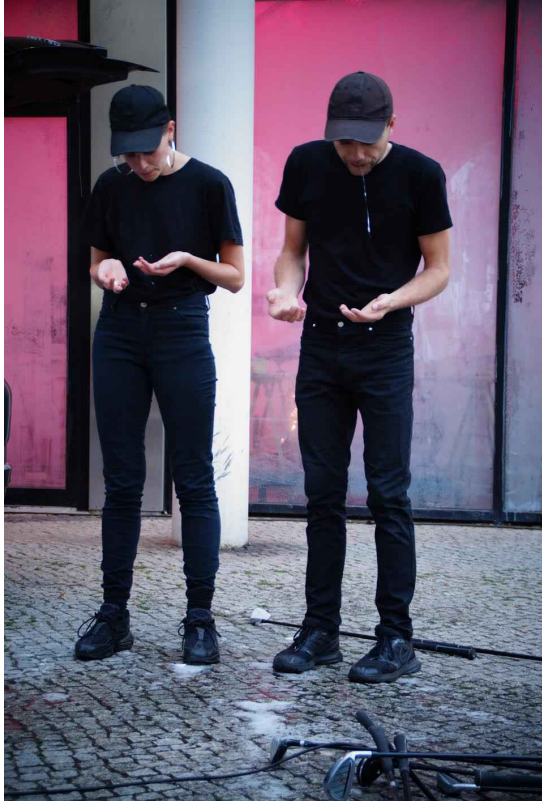

'THE BONY LABYRINTH'

The bony labyrinth by Julian Weber. Performances by Julian Weber, Jos McKain, Olivia McGregor and I.Ruuu. One-night-only showing hosted by [Room E-10 27 at Centre](#), as part of [ROOM E-10 27 AT CENTRE S T O R E CAVE3000 MAVRA YOUTUBE M.I/MI1GLISSÉ SPIEGELMUND JONI MITCHELL DISCO CAGE YING COLOSSEUM](#), a multi-event group-exhibition co-organised with Penny Rafferty, running from June 24 thru July 2, in Berlin, Dresden and YouTube.