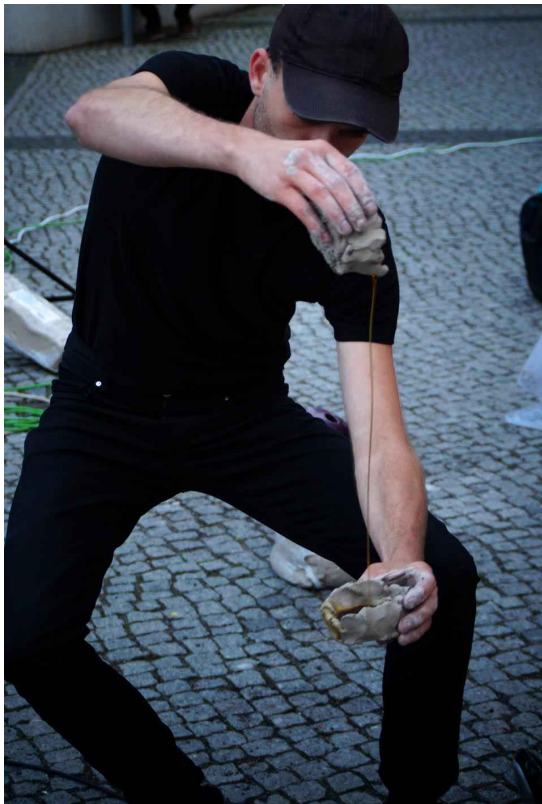

'THE BONY LABYRINTH'

The bony labyrinth by Julian Weber. Performances by Julian Weber, Jos McKain, Olivia McGregor and I.Ruuu. One-night-only showing hosted by [Room E-10 27 at Centre](#), as part of [ROOM E-10 27 AT CENTRE S T O R E CAVE3000 MAVRA YOUTUBE M.I/MI1GLISSÉ SPIEGELMUND JONI MITCHELL DISCO CAGE YING COLOSSEUM](#), a multi-event group-exhibition co-organised with Penny Rafferty, running from June 24 thru July 2, in Berlin, Dresden and YouTube.