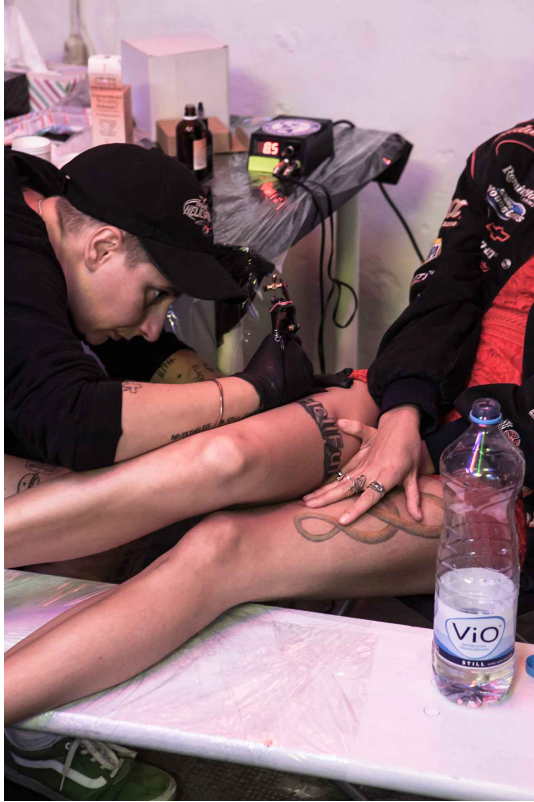

# NATASJA LOUTCHKO - CAVE3000

[walkTimesNewRomantic](#) from [Ella CB](#) on [Vimeo](#).

*Hapyhardcute & Meet me at the bottom of the Pool I* (Performative bar with Marta Orlando) 2017 by Natasja Loutchko. From *Times New Romantic*, an event-exhibition with Grażyna Roguski (Alice Heyward & Zuzanna Ratajczyk), Peggy Pehl, Armand Lecouturier, Kristoffer Kjaerskov, Signe Boe, Leonie Nagel, Katharina Hoeglinger, Helin Alas, Maika Hassan-Beik, Ben Clement, Julian Weber, Tomasz Skibicki, HellFun aka Josefin Arnell & Max Göran, Wartone & Juliette Lizotte, Ben Jackson, Sam Lubicz, Anne Fellner & Burkhard Beschow, Nicolas Humbert, Waldo Pardon, Matt Welch, Ella CB, Iyas D-Toth, Jessie Holmes, Rasmus Søndergaard Johannsen, Natasja Loutchko, Elif Saydam, Claude Eigan, Alizée Lenox and Aurora Sander, on the 22nd of